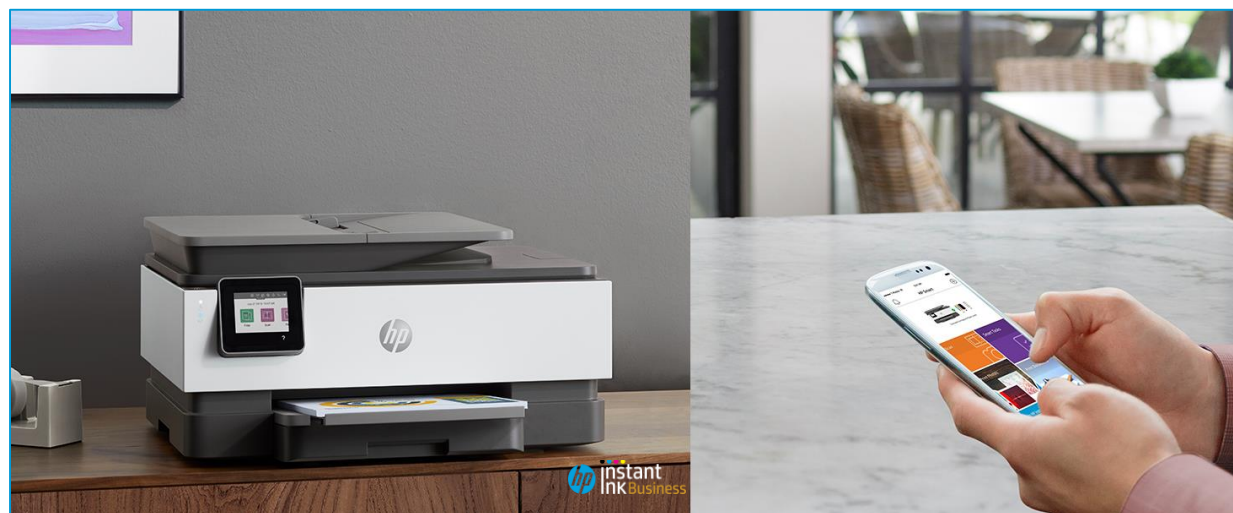

EE | FR | IT | DE | ES | PT | NL | FI | NO | SV | DA |
TR | RU | AR | PL | EL | HE | CS | SK | SL | HR | HU |
RO | BG | SR

HP OfficeJet Pro 802x All-in-One

Hot Spot – Desktop

[Back to TOC](#)

Click on Image to download