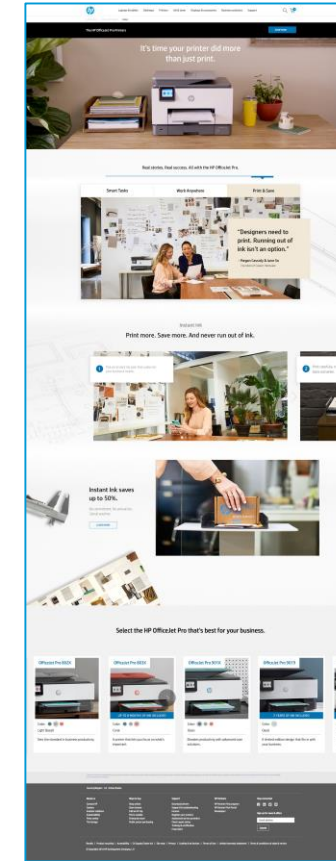

OfficeJet Desktop Casson InstantInk Prep

[PSD Link](#)

Available in these Languages

EE | ES | FR | IT | DE | PO | NL | SV | EL | CZ | AR