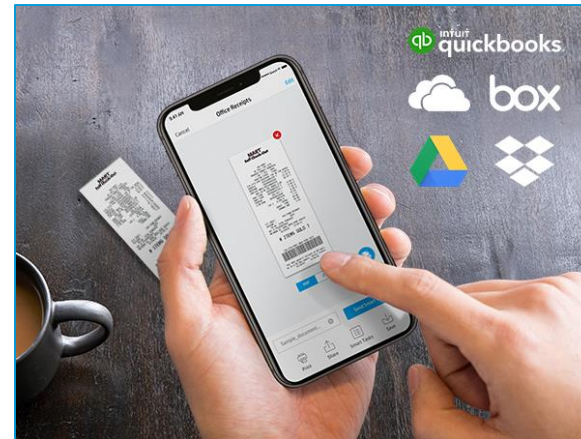

Save time with Smart Tasks