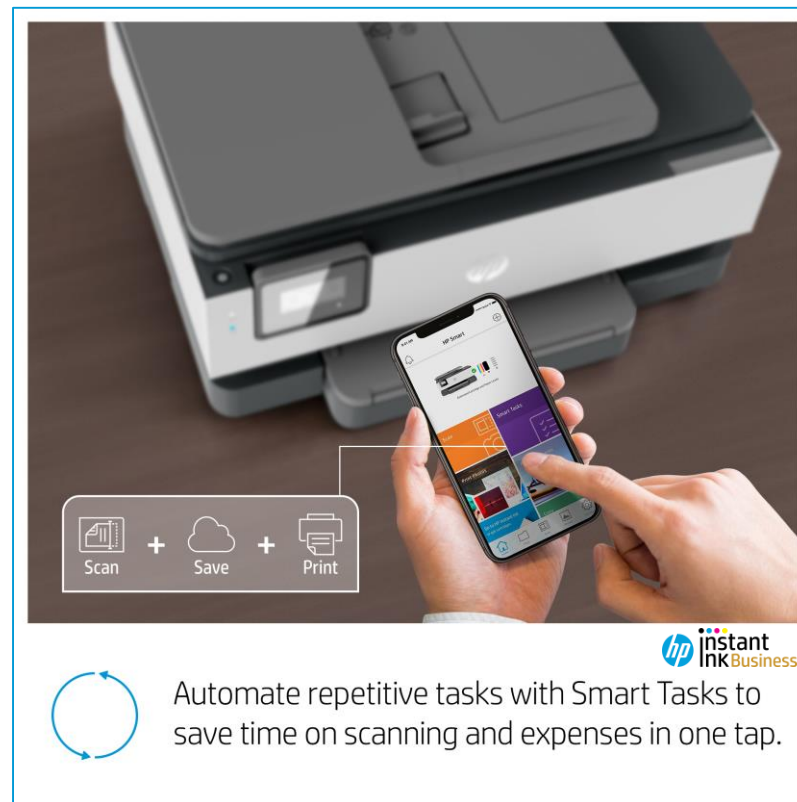

HP OfficeJet Pro 801x All-in-One Dynamic Hot Button

[Back to TOC](#)

Click on Image to download

Available in these Languages

WE: [EE](#) | [FR](#) | [IT](#) | [DE](#) | [ES](#) | [PT](#) | [NL](#) | [FI](#) | [NO](#) | [SV](#) | [DA](#)

CEMA: [EE](#) | [FR](#) | [TR](#) | [RU](#) | [AR](#) | [PL](#) | [EL](#) | [HE](#) | [CS](#) | [SK](#) | [SL](#) | [HR](#) | [HU](#) | [RO](#) | [BG](#) | [SR](#)