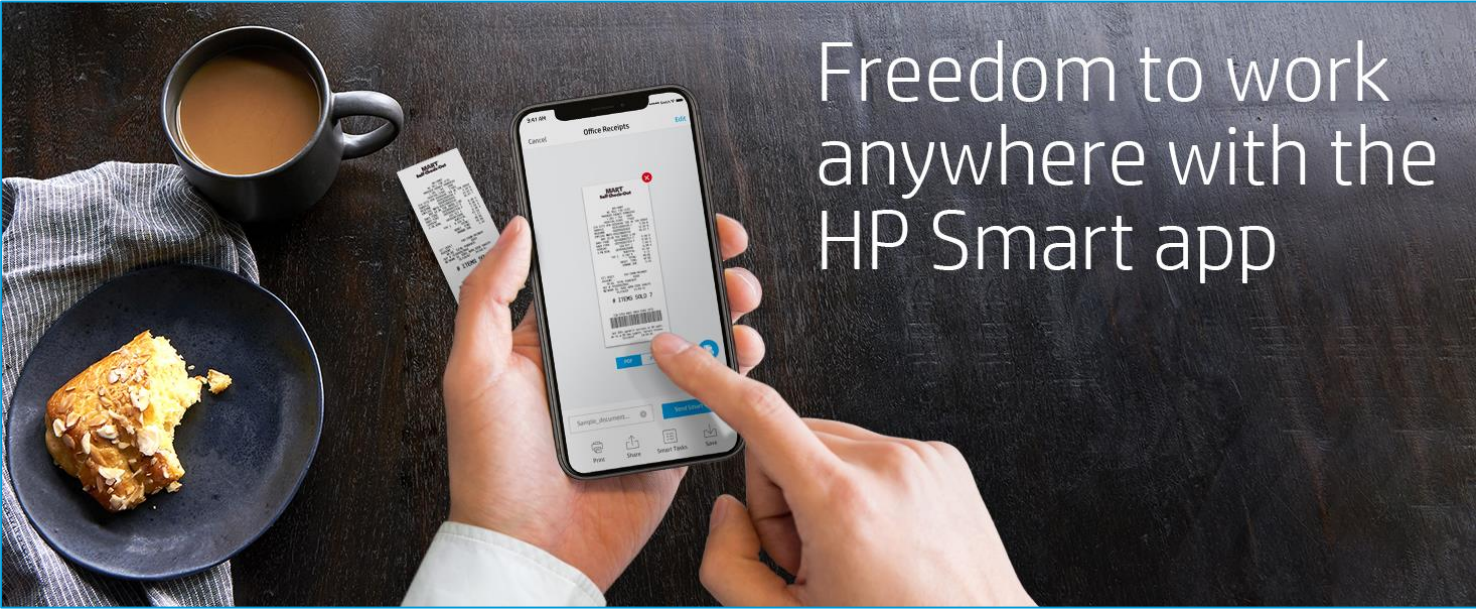

HP OfficeJet Pro 801x All-in-One KSP Module

[Back to TOC](#)

Available in these Languages

EE | FR | IT | DE | ES | PT | NL | FI | NO | SV | DA | TR | RU | AR | PL | EL | HE |
CS | SK | SL | HR | HU | RO | BG | SR

EE | FR | IT | DE | ES | PT | NL | FI | NO | SV | DA | TR |
RU | AR | PL | EL | HE | CS | SK | SL | HR | HU | RO | BG
| SR