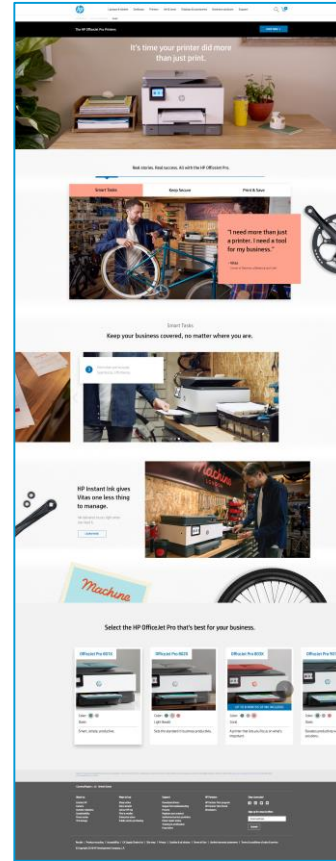

OfficeJet Desktop Machine Prep