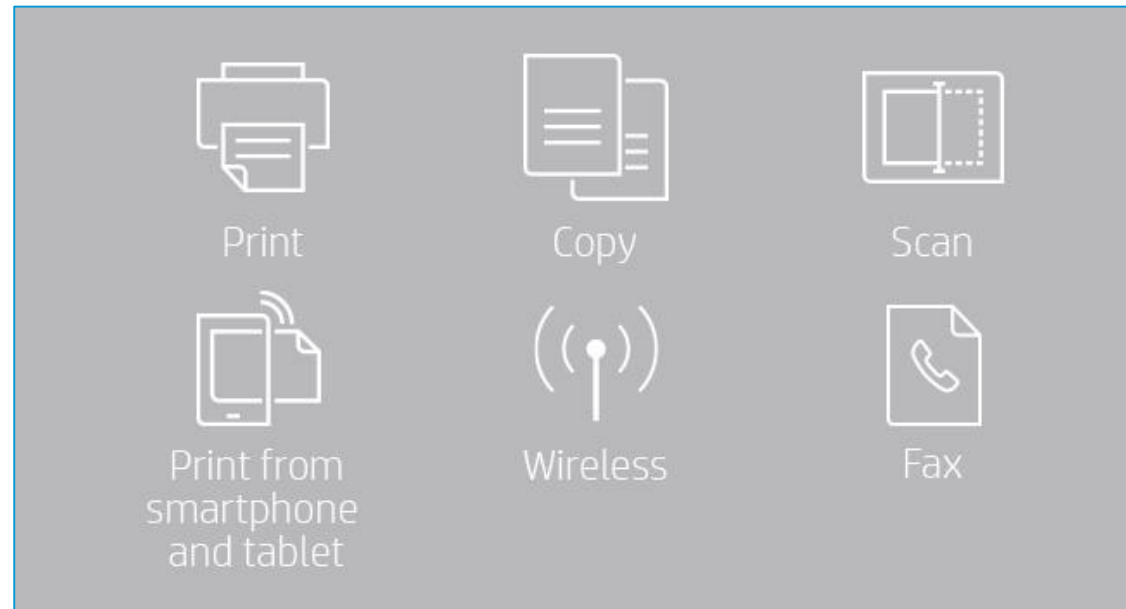

HP OfficeJet Pro 802x All-in-One

At a glance

[Back to TOC](#)

☒	Colour touch screen	
☒	Optional HP high-yield cartridges	
☐	Automatic 2-sided copy and scan	
☐	Easy slide off glass	
☐	Second paper tray	☒ Included
☐	USB image print/scan	☐ Not included

Available in these Languages

EE | FR | IT | DE | ES | PT | NL | FI | NO | SV | DA | TR | RU |
AR | PL | EL | HE | CS | SK | SL | HR | HU | RO | BG | SR

EE | FR | IT | DE | ES | PT | NL | FI | NO | SV | DA | TR | RU |
AR | PL | EL | HE | CS | SK | SL | HR | HU | RO | BG | SR