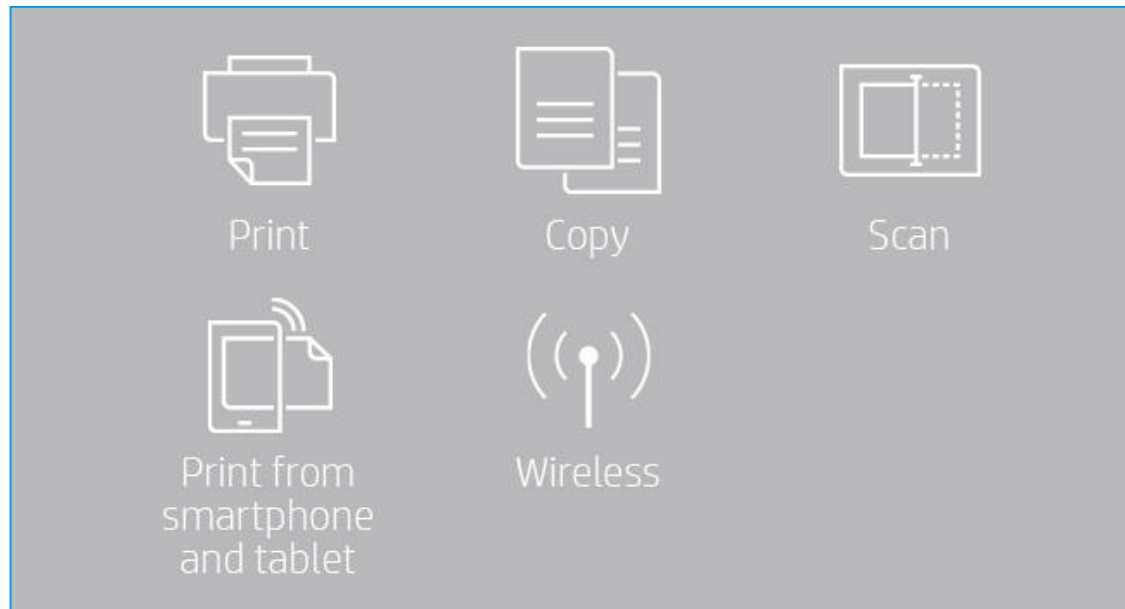

Keep connected with self-healing Wi-Fi

Voice-enabled printing

HP OfficeJet Pro 801x All-in-One

At a glance

[Back to TOC](#)

- Optional HP high-yield cartridges
 - Automatic 2-sided copy and scan
 - Easy slide off glass
 - Second paper tray
 - USB image print/scan
- Included
 Not included