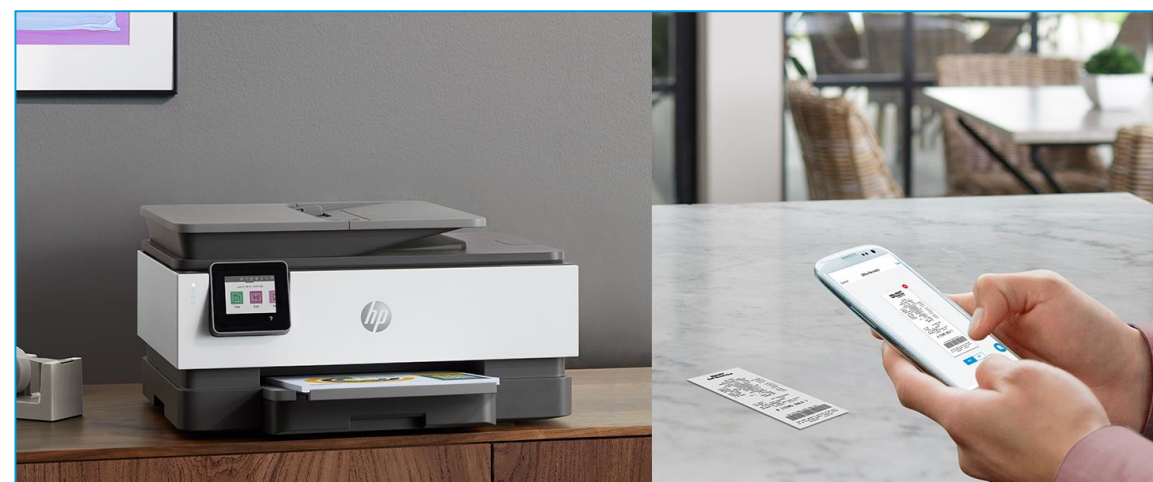

HP OfficeJet Pro 802x All-in-One

Hot Spot – Desktop

[Back to TOC](#)

Click on Image to download