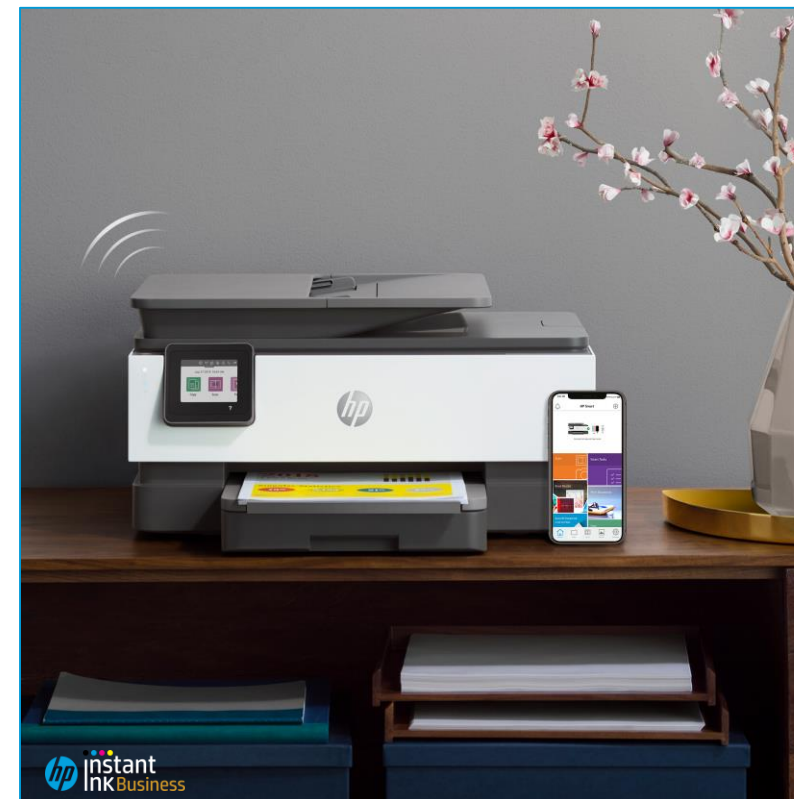

HP OfficeJet Pro 802x All-in-One Dynamic Hot Button

[Back to TOC](#)

Click on Image to download

Available in these Languages

WE: EE | FR | IT | DE | ES | PT | NL | FI | NO | SV | DA

CEMA: EE | FR | TR | RU | AR | PL | EL | HE | CS | SK | SL | HR | HU | RO | BG | SR