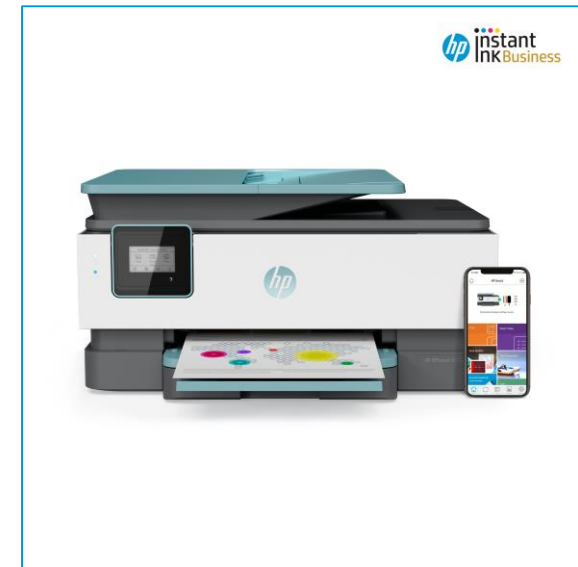

Dynamic Hot Button

At a glance

Below the fold assets

Hero Banners

HP OfficeJet Pro 8015 All-in-One Product Carousel

[Back to TOC](#)

Click on Image to download

HP OfficeJet Pro 8015 All-in-One

New!

35-page automatic document feeder

Best in-class security

Remote print and scan with HP Smart app

225-sheet input tray

Self-healing Wi-Fi

Customizable Smart Tasks to save time

hp instant Ink Business