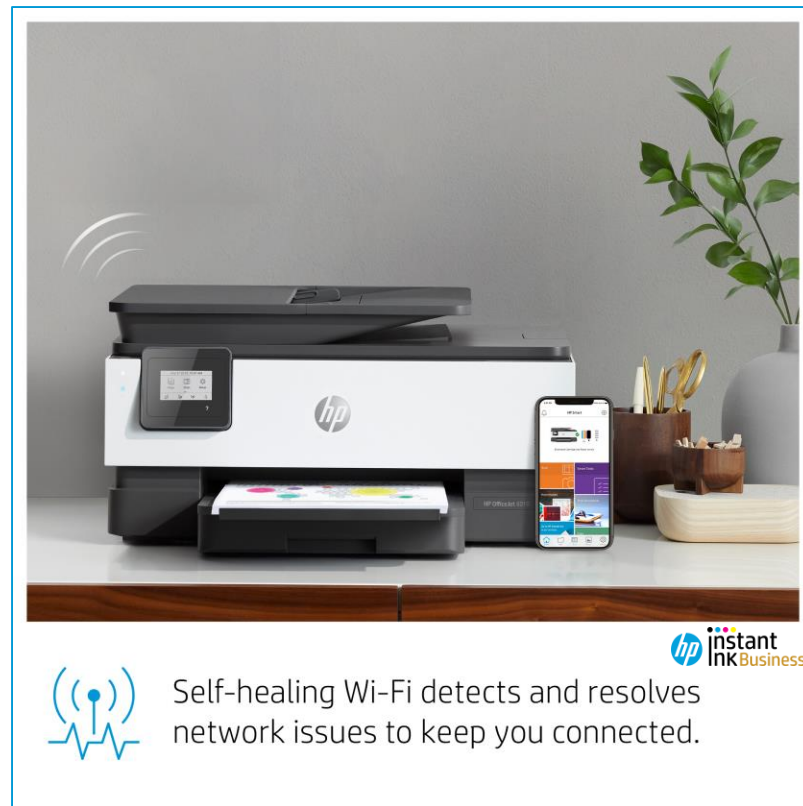

HP OfficeJet Pro 801x All-in-One

Dynamic Hot Button

[Back to TOC](#)

Click on Image to download

Available in these Languages

WE: EE | FR | IT | DE | ES | PT | NL | FI | NO | SV | DA

CEMA: EE | FR | TR | RU | AR | PL | EL | HE | CS | SK | SL | HR | HU | RO | BG | SR