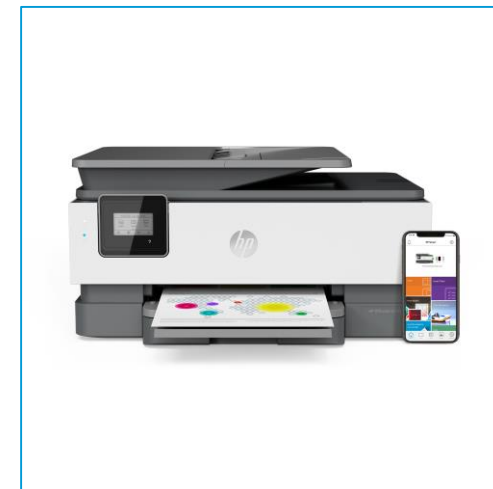

HP OfficeJet Pro 801x All-in-One Product Carousel

[Back to TOC](#)

Click on Image to download