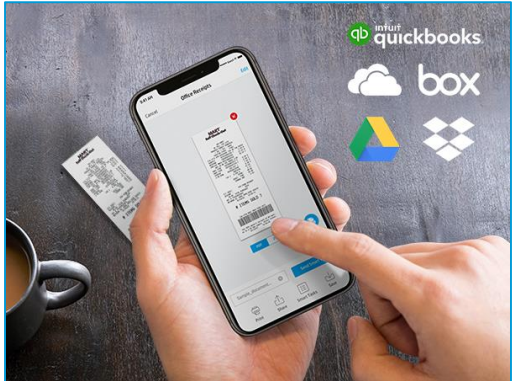

Save time with Smart Tasks