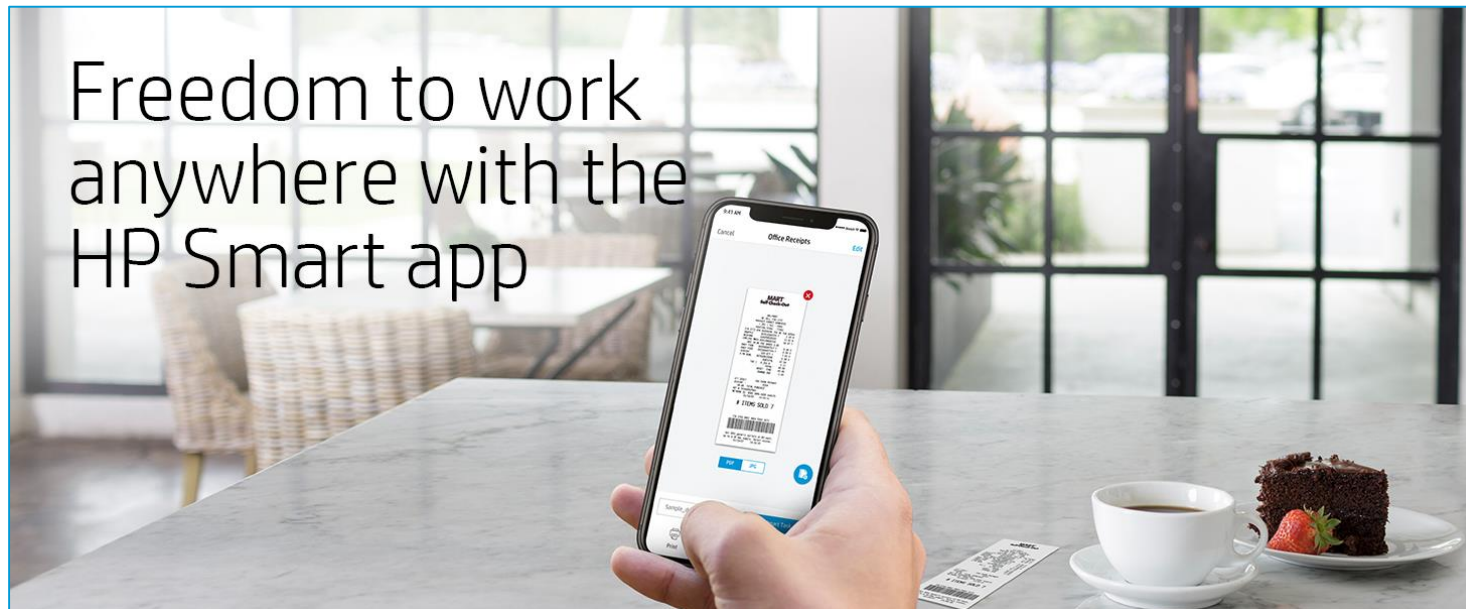

HP OfficeJet Pro 802x All-in-One KSP Module

[Back to TOC](#)

Available in these Languages

EE | FR | IT | DE | ES | PT | NL | FI | NO | SV | DA | TR | RU | AR | PL | EL | HE |
CS | SK | SL | HR | HU | RO | BG | SR

EE | FR | IT | DE | ES | PT | NL | FI | NO | SV | DA |
TR | RU | AR | PL | EL | HE | CS | SK | SL | HR | HU |
RO | BG | SR