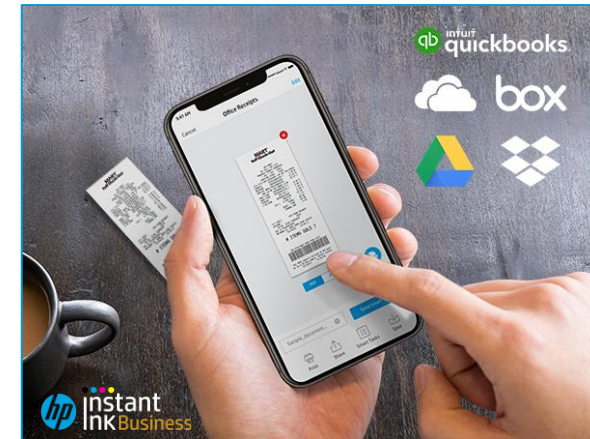

Save time with Smart Tasks