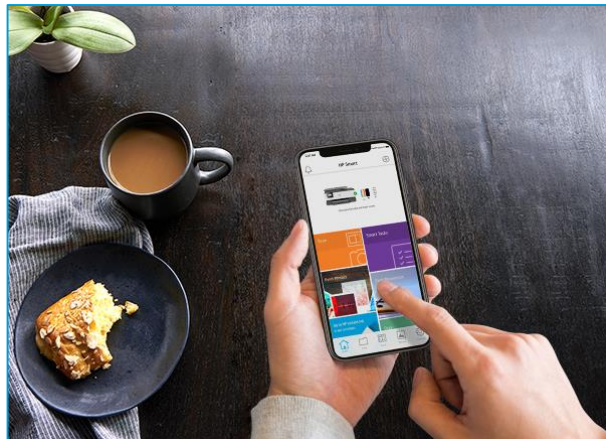

HP OfficeJet Pro 801x All-in-One

Hot Spot – Desktop

[Back to TOC](#)

Click on Image to download

HP OfficeJet Pro 801x All-in-One Hot Spot – Mobile

[Back to TOC](#)

Click on Image to download

Freedom to work anywhere