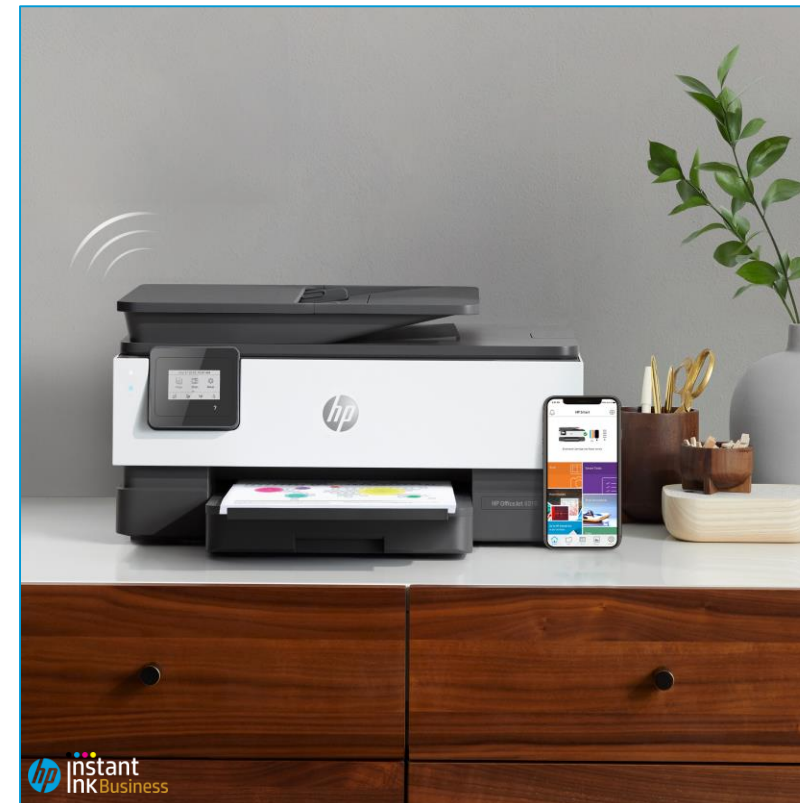

HP OfficeJet Pro 801x All-in-One

Dynamic Hot Button

[Back to TOC](#)

Click on Image to download

Available in these Languages

WE: EE | FR | IT | DE | ES | PT | NL | FI | NO | SV | DA

CEMA: EE | FR | TR | RU | AR | PL | EL | HE | CS | SK | SL | HR | HU | RO | BG | SR