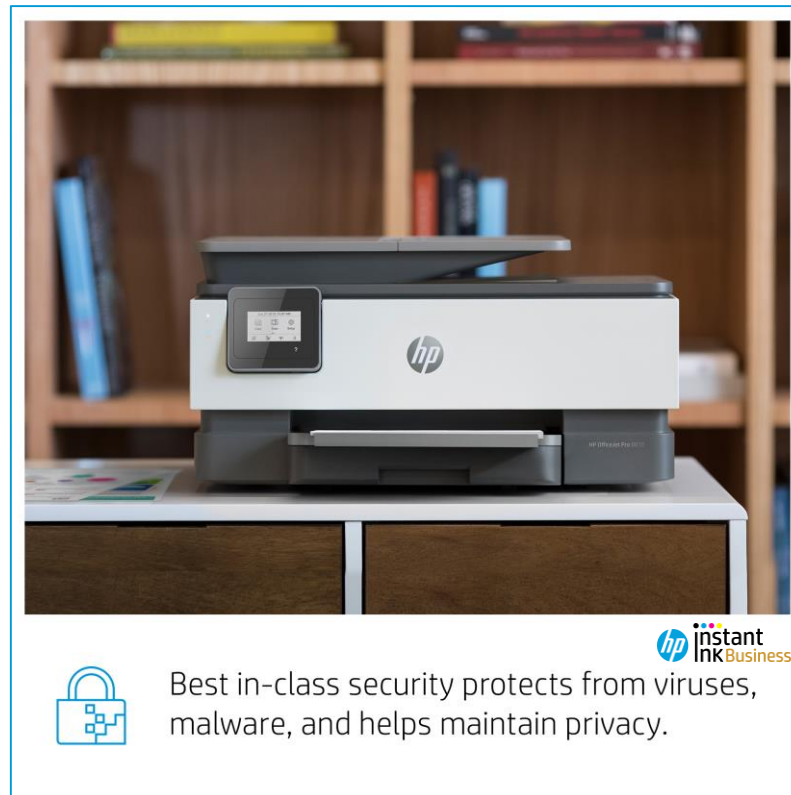

HP OfficeJet Pro 801x All-in-One Dynamic Hot Button

[Back to TOC](#)

Click on Image to download

Available in these Languages

WE: EE | FR | IT | DE | ES | PT | NL | FI | NO | SV | DA

CEMA: EE | FR | TR | RU | AR | PL | EL | HE | CS | SK | SL | HR | HU | RO | BG | SR