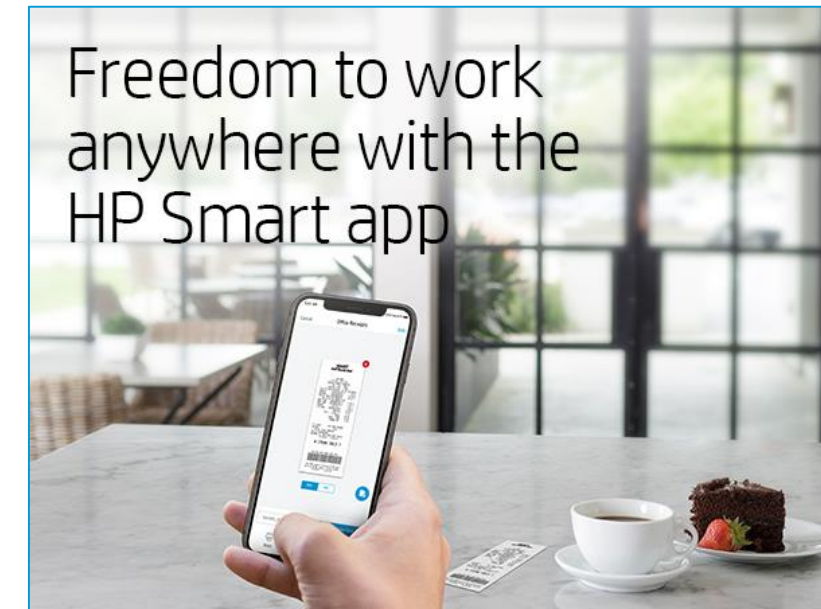

HP OfficeJet Pro 802x All-in-One KSP Module

[Back to TOC](#)

Available in these Languages

EE | FR | IT | DE | ES | PT | NL | FI | NO | SV | DA | TR | RU | AR | PL | EL | HE |
CS | SK | SL | HR | HU | RO | BG | SR

EE | FR | IT | DE | ES | PT | NL | FI | NO | SV | DA |
TR | RU | AR | PL | EL | HE | CS | SK | SL | HR | HU |
RO | BG | SR