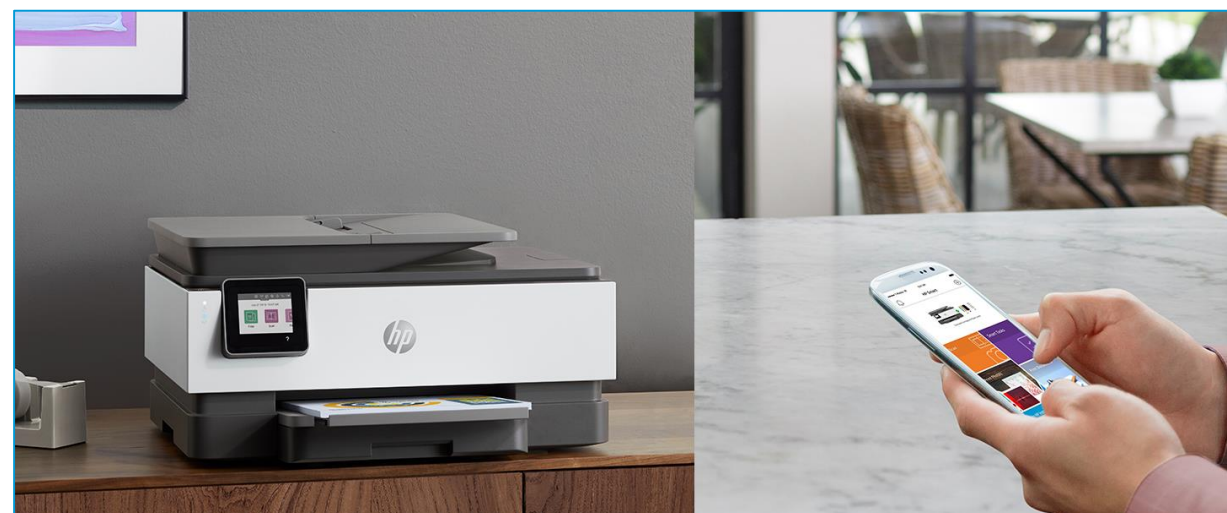

EE | FR | IT | DE | ES | PT | NL | FI | NO | SV | DA |
TR | RU | AR | PL | EL | HE | CS | SK | SL | HR | HU |
RO | BG | SR

HP OfficeJet Pro 802x All-in-One

Hot Spot – Desktop

[Back to TOC](#)

Click on Image to download