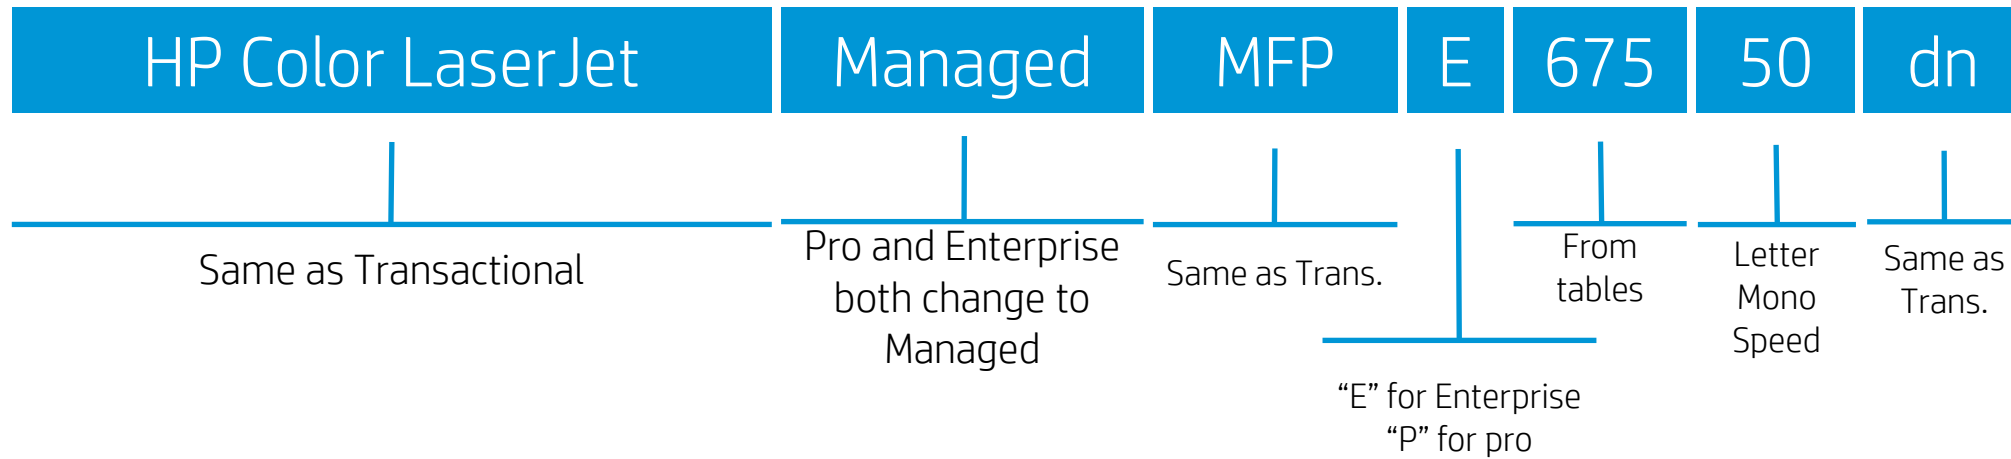

HP OPS **Managed** Naming Guidelines