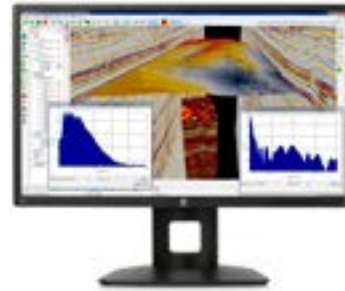

27-inch

Diagonal¹

E273q

Z27s

Z27x

SKU	1FH52AA	J3G07AA	D7R00AA
Size	27-inch	27-inch	27-inch
Type/Aspect Ratio	IPS 16:9	IPS 16:9	IPS 16:9
Resolution	2560 x 1440	3840 x 2160	2560 x 1440
Brightness	350 nits	300 nits	250 nits
Static Contrast Ratio	1000:1	1000:1	800:1
Response Time²	5ms	6ms	7ms
Connectivity	USB-C™ DP HDMI VGA	DP Mini-DP HDMI/MHL	DP HDMI
Power Supply	Internal	Internal	Internal
USB HUB	2 USB 3.0	4 USB 3.0	4 USB 3.0, 2 USB 2.0
VESA Mount	100x100mm	100x100mm	100x100mm
Stand	Height, Tilt, Swivel, Pivot	Height, Tilt, Swivel, Pivot	Height, Tilt, Swivel, Pivot
Speakers			
Additional Features	3-sided micro-edge	Factory Color Calibrated	HP DreamColor Studio, Factory Color Calibrated
Price			

See more 27-inch displays

Page 1

Page 2

Page 3